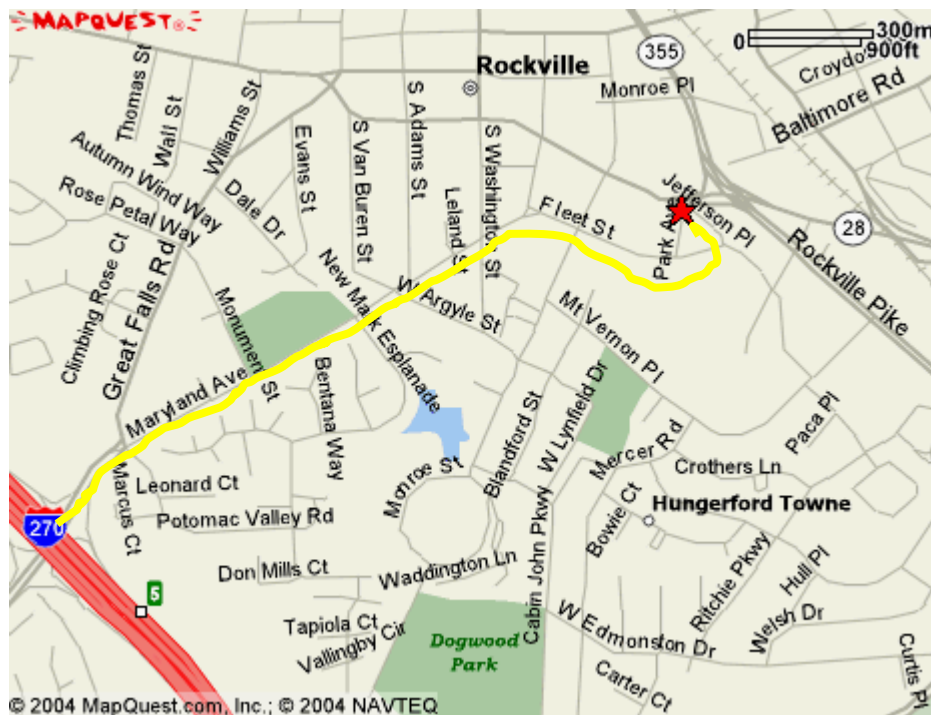

### Map

### Directions from area airports

#### From Dulles International Airport:

Take Dulles Access Road to Capital Beltway I-95 North Exit 38, I-270.  
Merge onto I-270 North (Rockville/Frederick).  
Take exit 5/Great Falls Rd -189 N.  
Bare to your right and continue straight onto Maryland Avenue.  
Take a right onto Fleet Street.  
Turn left onto Jefferson Plaza ST.  
Building parking lot located **immediately** on the left.

Take a right onto Fleet Street.

Turn left onto Jefferson Plaza ST.

Building parking lot located **immediately** on the left.

**Local Attractions**

- 1 mile from Shady Grove Adv. Hospital
- 4 miles from Lake Forest Mall
- 4 miles from Montgomery County Fairgrounds
- 4 miles from National Institute of Standards and Technology
- 5 miles from Department of Health & Human Services
- 8 miles from Bethesda Naval Hospital
- 13 miles from National Zoo
- 14 miles from Kennedy Center
- 15 miles from Holocaust Museum
- 15 miles from National Monuments
- 15 miles from Smithsonian Institute
- 15 miles from Capitol Building
- 15 miles from White House
- 15 miles from Museum of Air & Space
- 15 miles from American & National History Museum
- 17 miles from Arlington National Cemetery